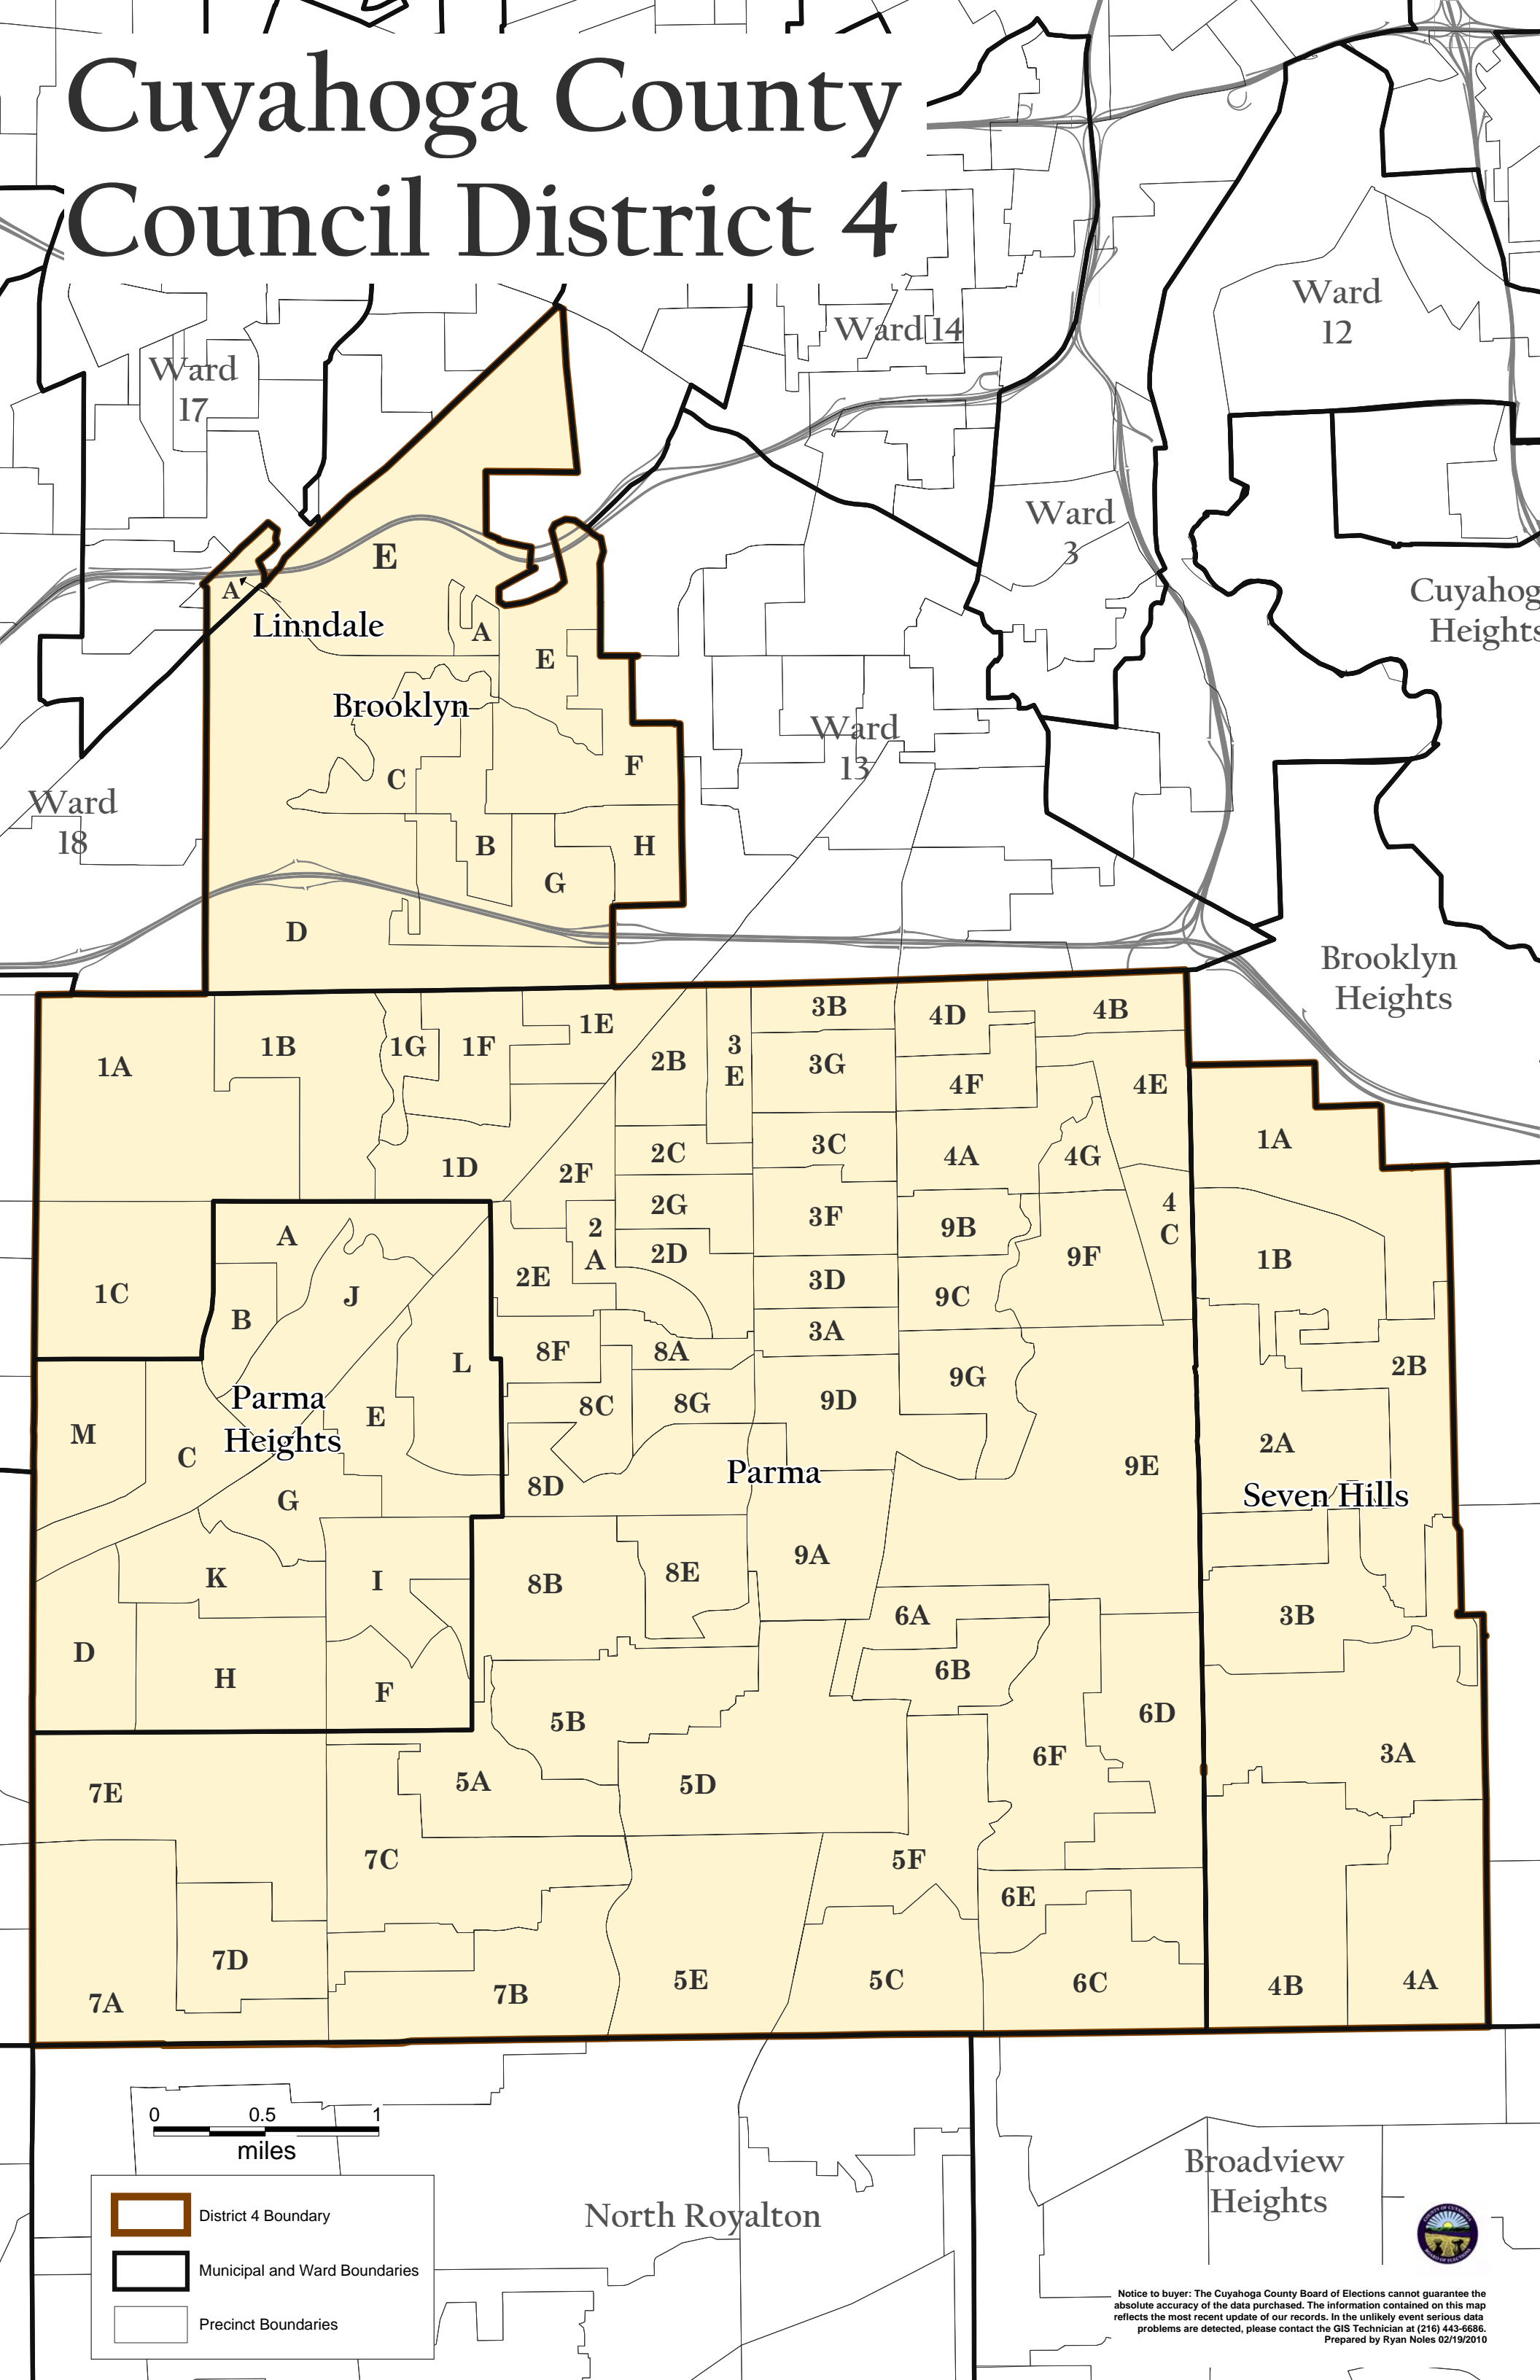

Cuyahoga County Council District 4

- District 4 Boundary
- Municipal and Ward Boundaries
- Precinct Boundaries

Notice to buyer: The Cuyahoga County Board of Elections cannot guarantee the absolute accuracy of the data purchased. The information contained on this map reflects the most recent update of our records. In the unlikely event serious data problems are detected, please contact the GIS Technician at (216) 443-6686. Prepared by Ryan Noles 02/19/2010